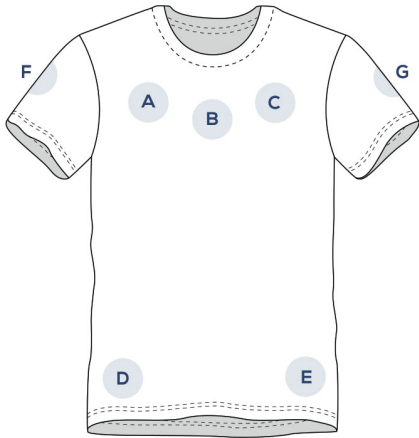

LOGO PLACEMENT GUIDE

KEY

A | Right Upper Chest

B | Center Chest

C | Left Upper Chest

D | Bottom Right Hem

E | Bottom Left Hem

F | Right Sleeve

G | Left Sleeve

H | Upper Back (Neckline)

I | Center Back

J | Right Pant Leg, Under Pocket

K | Left Pant Leg, Under Pocket

L | Front Center Hat/Visor

M | Back Center Hat

N | Side Hat/Visor

LOGO PLACEMENT GUIDE

KEY

- A** | Right Upper Chest
- B** | Center Chest
- C** | Left Upper Chest
- D** | Bottom Right Hem
- E** | Bottom Left Hem
- F** | Right Sleeve
- G** | Left Sleeve
- H** | Upper Back (Neckline)
- I** | Center Back
- J** | Right Pant Leg, Under Pocket
- K** | Left Pant Leg, Under Pocket
- L** | Front Center Hat/Visor
- M** | Back Center Hat
- N** | Side Hat/Visor