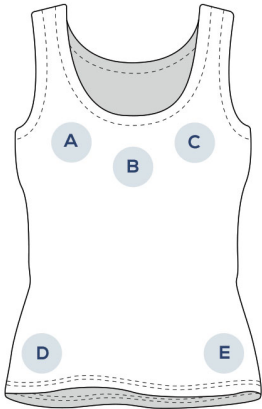

LOGO PLACEMENT GUIDE

KEY

A | Right Upper Chest

B | Center Chest

C | Left Upper Chest

D | Bottom Right Hem

E | Bottom Left Hem

F | Right Sleeve

G | Left Sleeve

H | Upper Back (Neckline)

I | Center Back

J | Right Pant Leg, Under Pocket

K | Left Pant Leg, Under Pocket

L | Front Center Hat/Visor

M | Back Center Hat

N | Side Hat/Visor

LOGO PLACEMENT GUIDE

KEY

- A** | Right Upper Chest
- B** | Center Chest
- C** | Left Upper Chest
- D** | Bottom Right Hem
- E** | Bottom Left Hem
- F** | Right Sleeve
- G** | Left Sleeve
- H** | Upper Back (Neckline)
- I** | Center Back
- J** | Right Pant Leg, Under Pocket
- K** | Left Pant Leg, Under Pocket
- L** | Front Center Hat/Visor
- M** | Back Center Hat
- N** | Side Hat/Visor