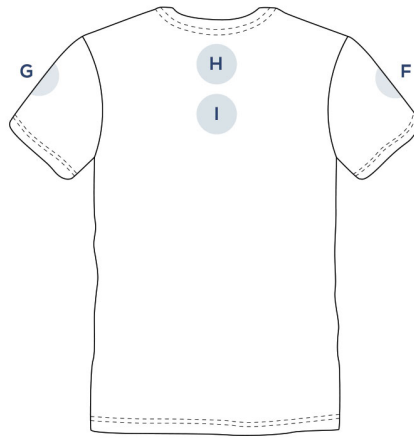

LOGO PLACEMENT GUIDE

KEY

A | Right Upper Chest

B | Center Chest

C | Left Upper Chest

D | Bottom Right Hem

E | Bottom Left Hem

F | Right Sleeve

G | Left Sleeve

H | Upper Back (Neckline)

I | Center Back

J | Right Pant Leg, Under Pocket

K | Left Pant Leg, Under Pocket

L | Front Center Hat/Visor

M | Back Center Hat

N | Side Hat/Visor

LOGO PLACEMENT GUIDE

KEY

- A** | Right Upper Chest
- B** | Center Chest
- C** | Left Upper Chest
- D** | Bottom Right Hem
- E** | Bottom Left Hem
- F** | Right Sleeve
- G** | Left Sleeve
- H** | Upper Back (Neckline)
- I** | Center Back
- J** | Right Pant Leg, Under Pocket
- K** | Left Pant Leg, Under Pocket
- L** | Front Center Hat/Visor
- M** | Back Center Hat
- N** | Side Hat/Visor