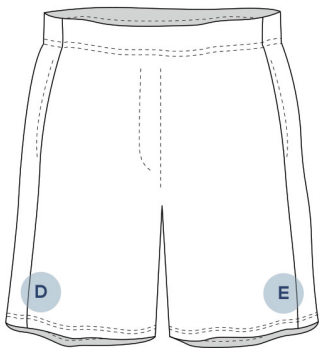

LOGO PLACEMENT GUIDE

KEY

A | Right Upper Chest

B | Center Chest

C | Left Upper Chest

D | Bottom Right Hem

E | Bottom Left Hem

F | Right Sleeve

G | Left Sleeve

H | Upper Back (Neckline)

I | Center Back

J | Right Pant Leg, Under Pocket

K | Left Pant Leg, Under Pocket

L | Front Center Hat/Visor

M | Back Center Hat

N | Side Hat/Visor

LOGO PLACEMENT GUIDE

KEY

- A** | Right Upper Chest
- B** | Center Chest
- C** | Left Upper Chest
- D** | Bottom Right Hem
- E** | Bottom Left Hem
- F** | Right Sleeve
- G** | Left Sleeve
- H** | Upper Back (Neckline)
- I** | Center Back
- J** | Right Pant Leg, Under Pocket
- K** | Left Pant Leg, Under Pocket
- L** | Front Center Hat/Visor
- M** | Back Center Hat
- N** | Side Hat/Visor