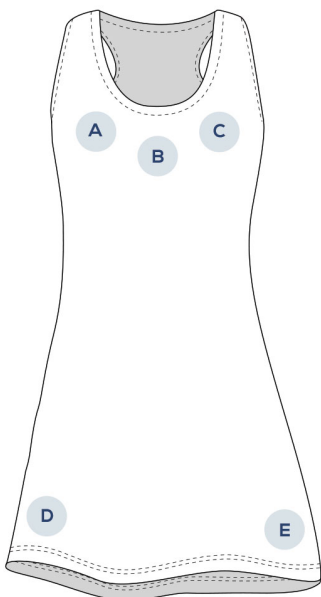

LOGO PLACEMENT GUIDE

KEY

A | Right Upper Chest

B | Center Chest

C | Left Upper Chest

D | Bottom Right Hem

E | Bottom Left Hem

F | Right Sleeve

G | Left Sleeve

H | Upper Back (Neckline)

I | Center Back

J | Right Pant Leg, Under Pocket

K | Left Pant Leg, Under Pocket

L | Front Center Hat/Visor

M | Back Center Hat

N | Side Hat/Visor

LOGO PLACEMENT GUIDE

KEY

- A** | Right Upper Chest
- B** | Center Chest
- C** | Left Upper Chest
- D** | Bottom Right Hem
- E** | Bottom Left Hem
- F** | Right Sleeve
- G** | Left Sleeve
- H** | Upper Back (Neckline)
- I** | Center Back
- J** | Right Pant Leg, Under Pocket
- K** | Left Pant Leg, Under Pocket
- L** | Front Center Hat/Visor
- M** | Back Center Hat
- N** | Side Hat/Visor