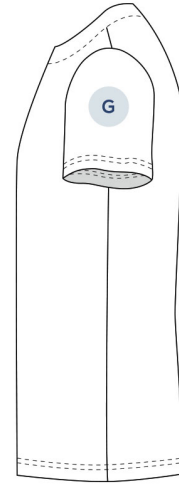

LOGO PLACEMENT GUIDE

KEY

A | Right Upper Chest

B | Center Chest

C | Left Upper Chest

D | Bottom Right Hem

E | Bottom Left Hem

F | Right Sleeve

G | Left Sleeve

H | Upper Back (Neckline)

I | Center Back

J | Right Pant Leg, Under Pocket

K | Left Pant Leg, Under Pocket

L | Front Center Hat/Visor

M | Back Center Hat

N | Side Hat/Visor

LOGO PLACEMENT GUIDE

KEY

- A** | Right Upper Chest
- B** | Center Chest
- C** | Left Upper Chest
- D** | Bottom Right Hem
- E** | Bottom Left Hem
- F** | Right Sleeve
- G** | Left Sleeve
- H** | Upper Back (Neckline)
- I** | Center Back
- J** | Right Pant Leg, Under Pocket
- K** | Left Pant Leg, Under Pocket
- L** | Front Center Hat/Visor
- M** | Back Center Hat
- N** | Side Hat/Visor