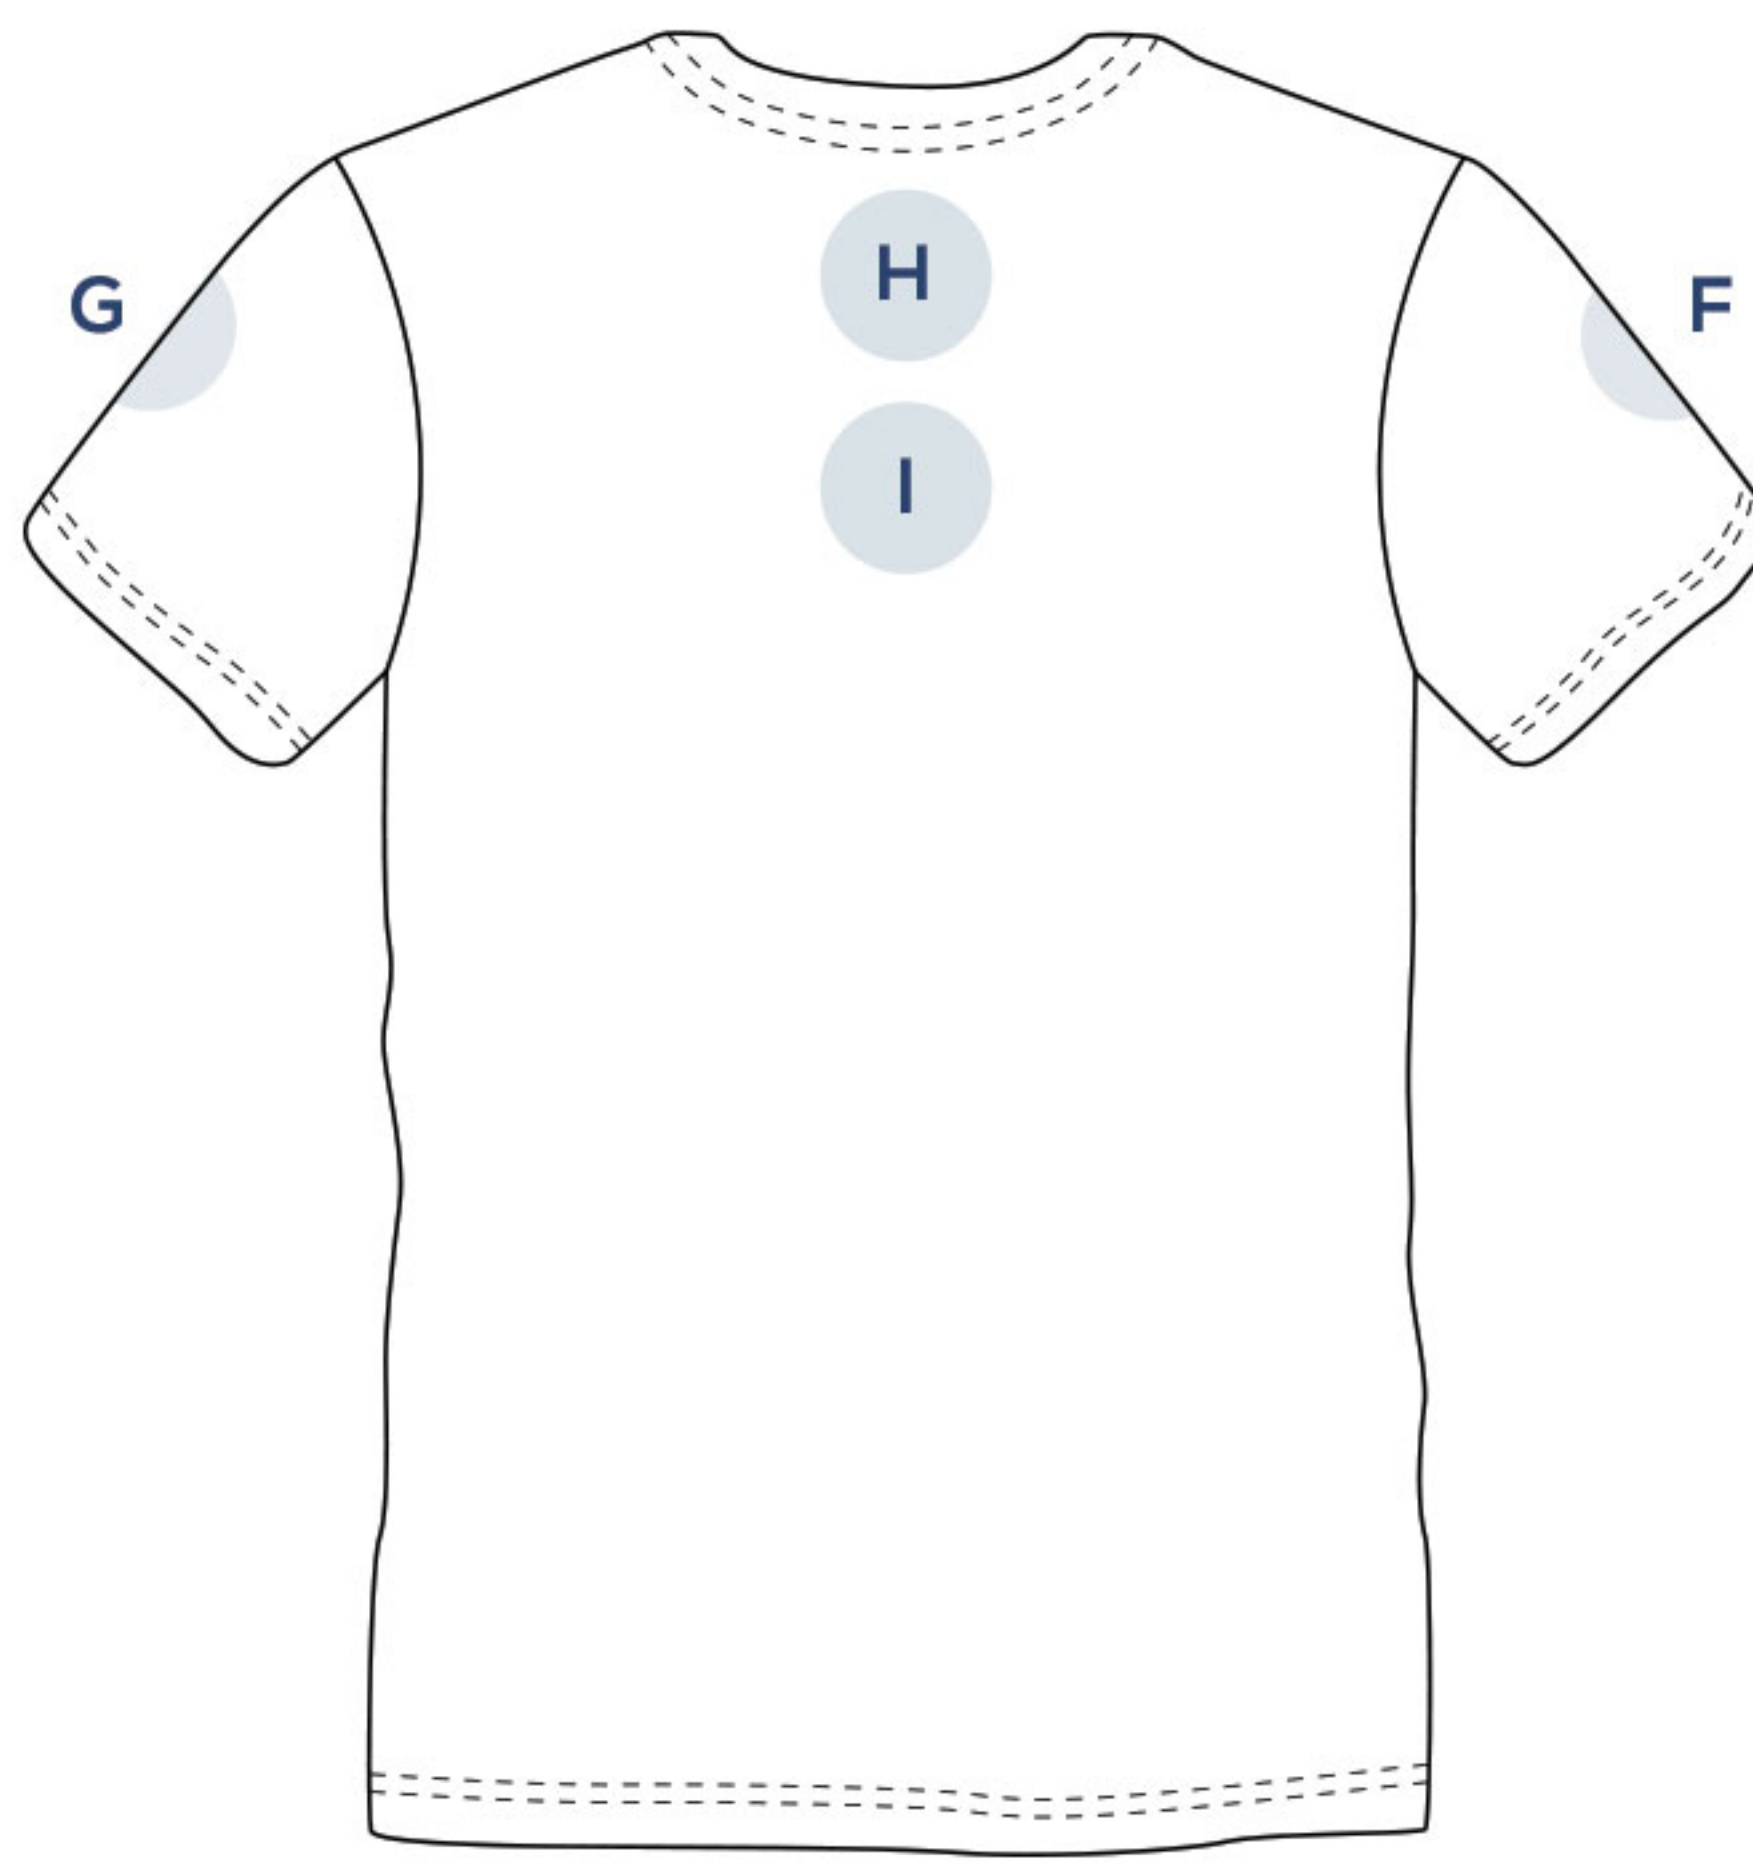

LOGO PLACEMENT GUIDE

KEY

A | Right Upper Chest

B | Center Chest

C | Left Upper Chest

D | Bottom Right Hem

E | Bottom Left Hem

F | Right Sleeve

G | Left Sleeve

H | Upper Back (Neckline)

I | Center Back

J | Right Pant Leg, Under Pocket

K | Left Pant Leg, Under Pocket

L | Front Center Hat/Visor

M | Back Center Hat

N | Side Hat/Visor