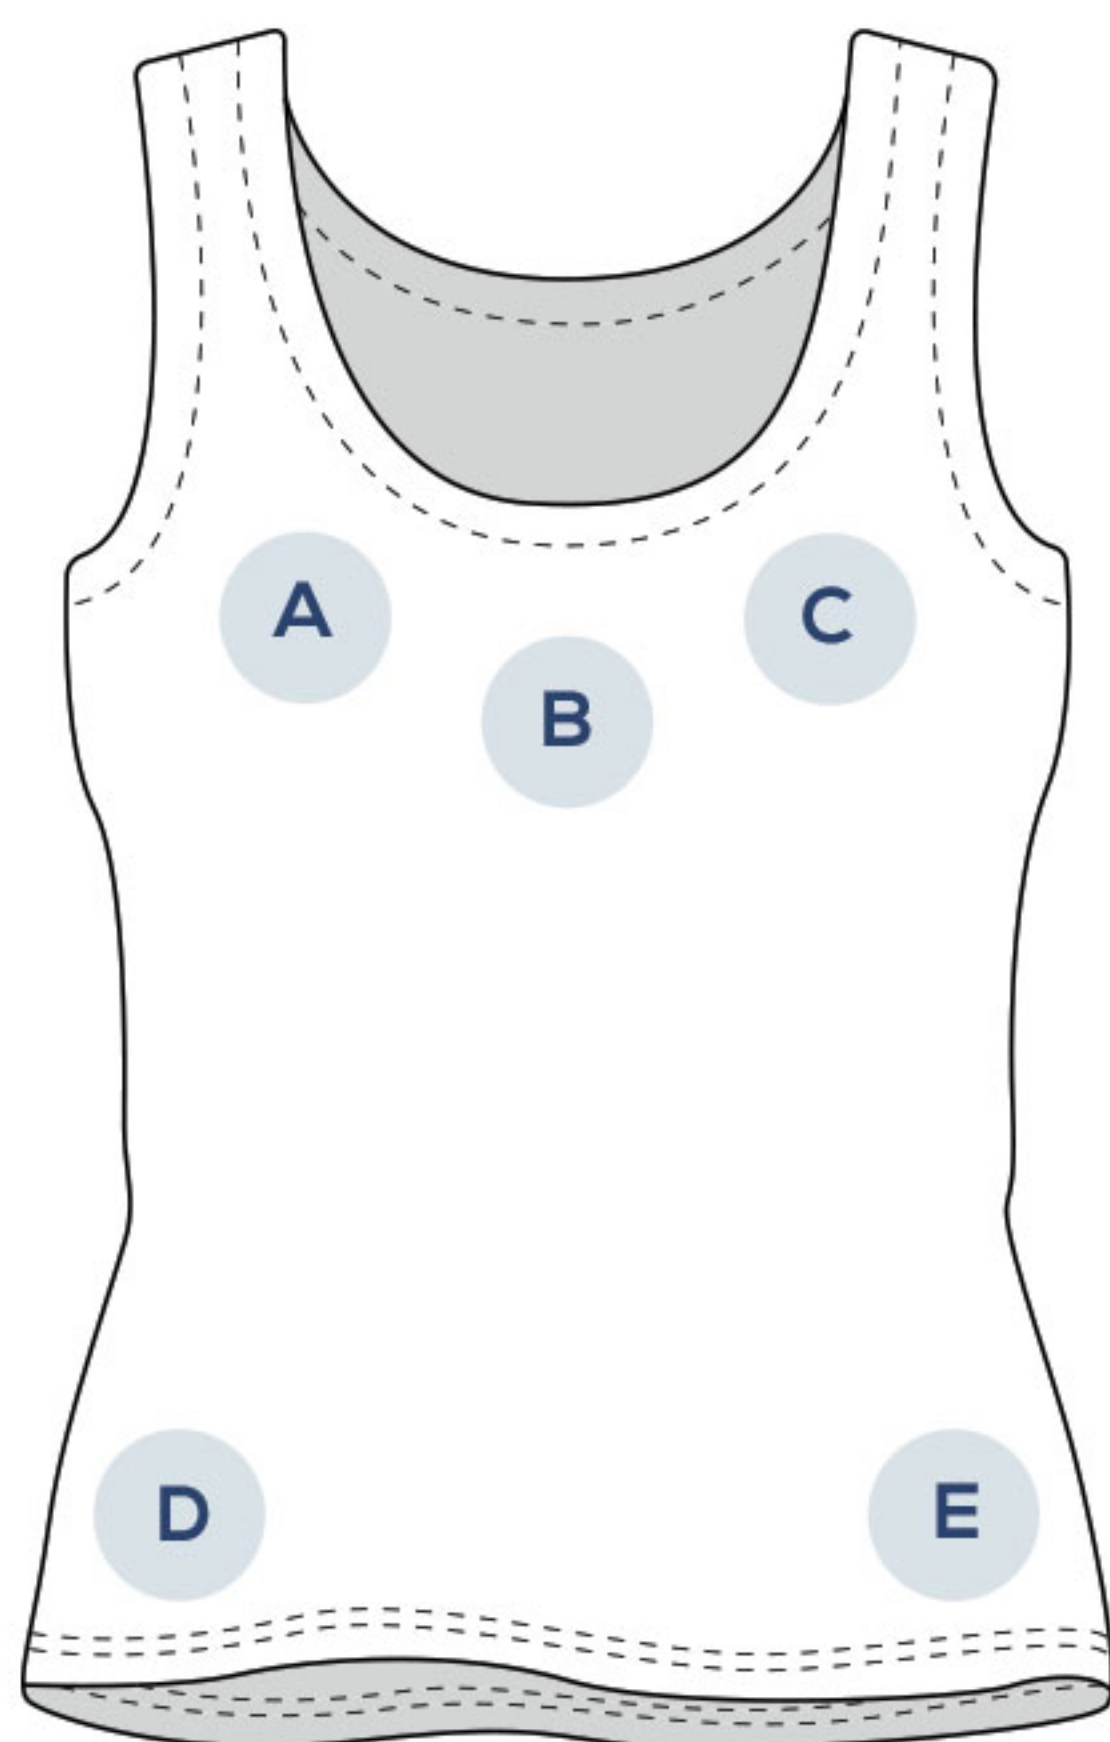

LOGO PLACEMENT GUIDE

KEY

A | Right Upper Chest

B | Center Chest

C | Left Upper Chest

D | Bottom Right Hem

E | Bottom Left Hem

F | Right Sleeve

G | Left Sleeve

H | Upper Back (Neckline)

I | Center Back

J | Right Pant Leg, Under Pocket

K | Left Pant Leg, Under Pocket

L | Front Center Hat/Visor

M | Back Center Hat

N | Side Hat/Visor