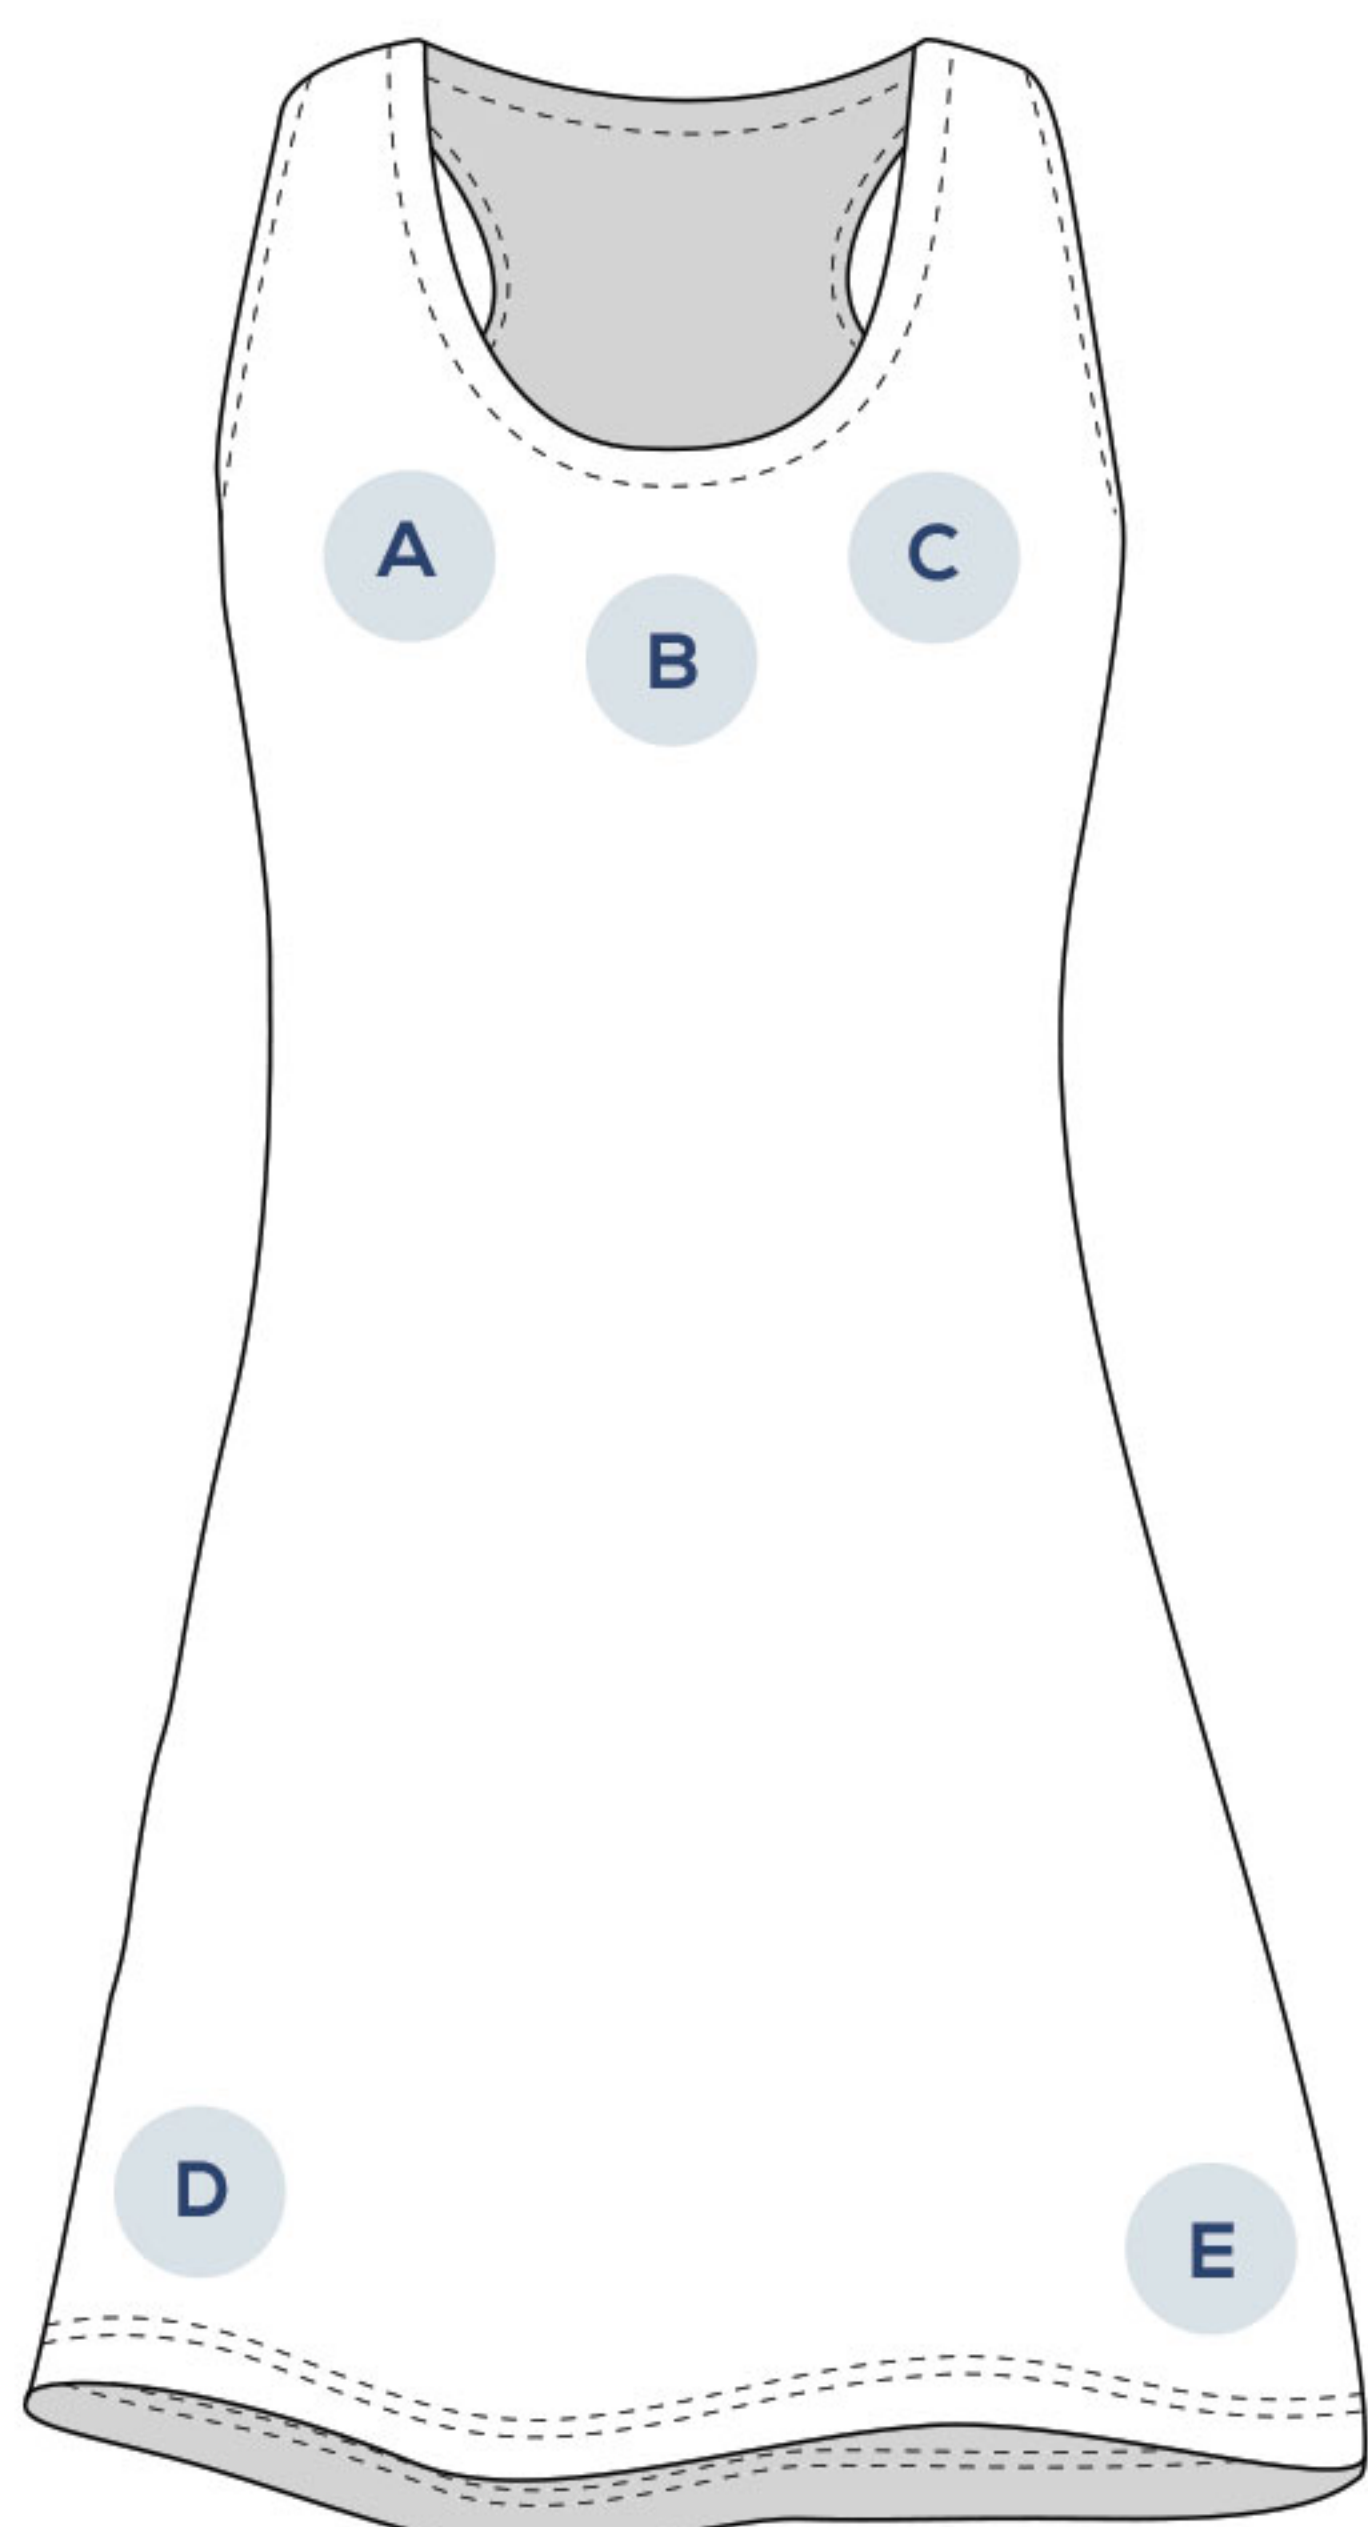

LOGO PLACEMENT GUIDE

KEY

A | Right Upper Chest

B | Center Chest

C | Left Upper Chest

D | Bottom Right Hem

E | Bottom Left Hem

F | Right Sleeve

G | Left Sleeve

H | Upper Back (Neckline)

I | Center Back

J | Right Pant Leg, Under Pocket

K | Left Pant Leg, Under Pocket

L | Front Center Hat/Visor

M | Back Center Hat

N | Side Hat/Visor