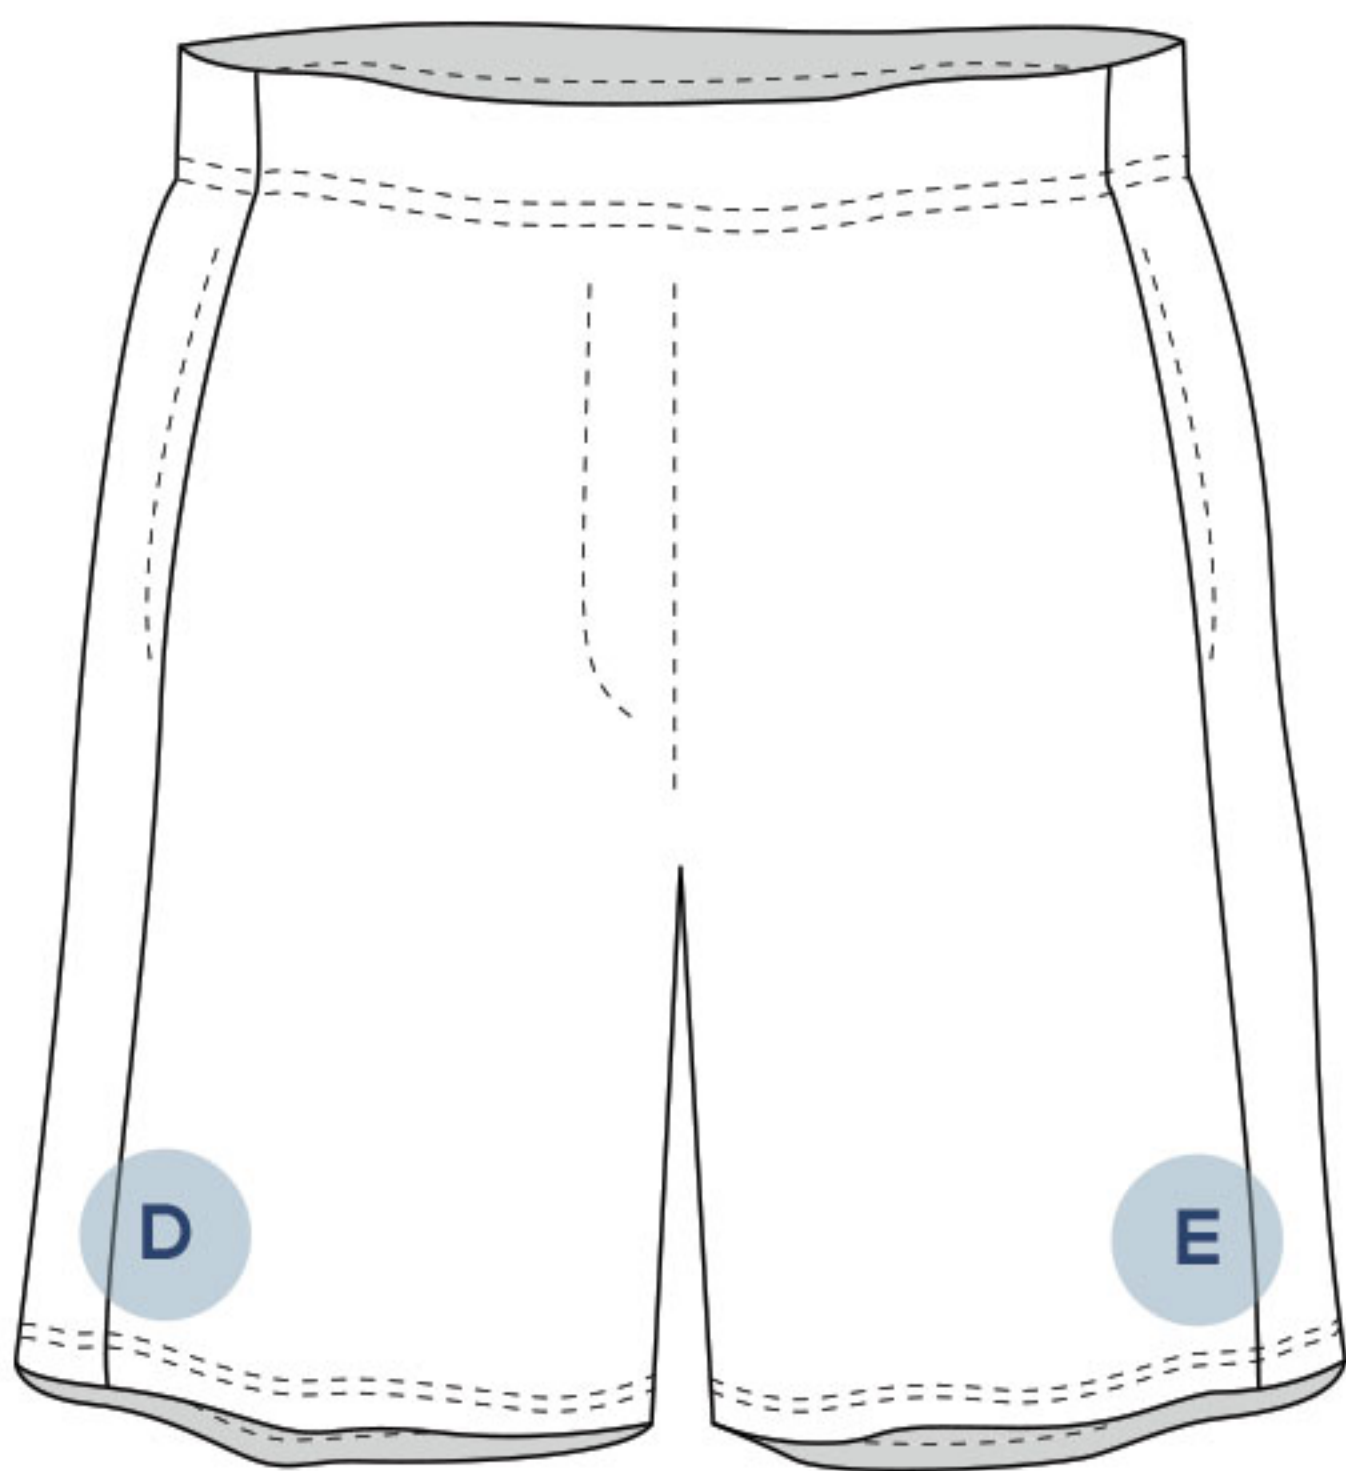

LOGO PLACEMENT GUIDE

KEY

A | Right Upper Chest

B | Center Chest

C | Left Upper Chest

D | Bottom Right Hem

E | Bottom Left Hem

F | Right Sleeve

G | Left Sleeve

H | Upper Back (Neckline)

I | Center Back

J | Right Pant Leg, Under Pocket

K | Left Pant Leg, Under Pocket

L | Front Center Hat/Visor

M | Back Center Hat

N | Side Hat/Visor