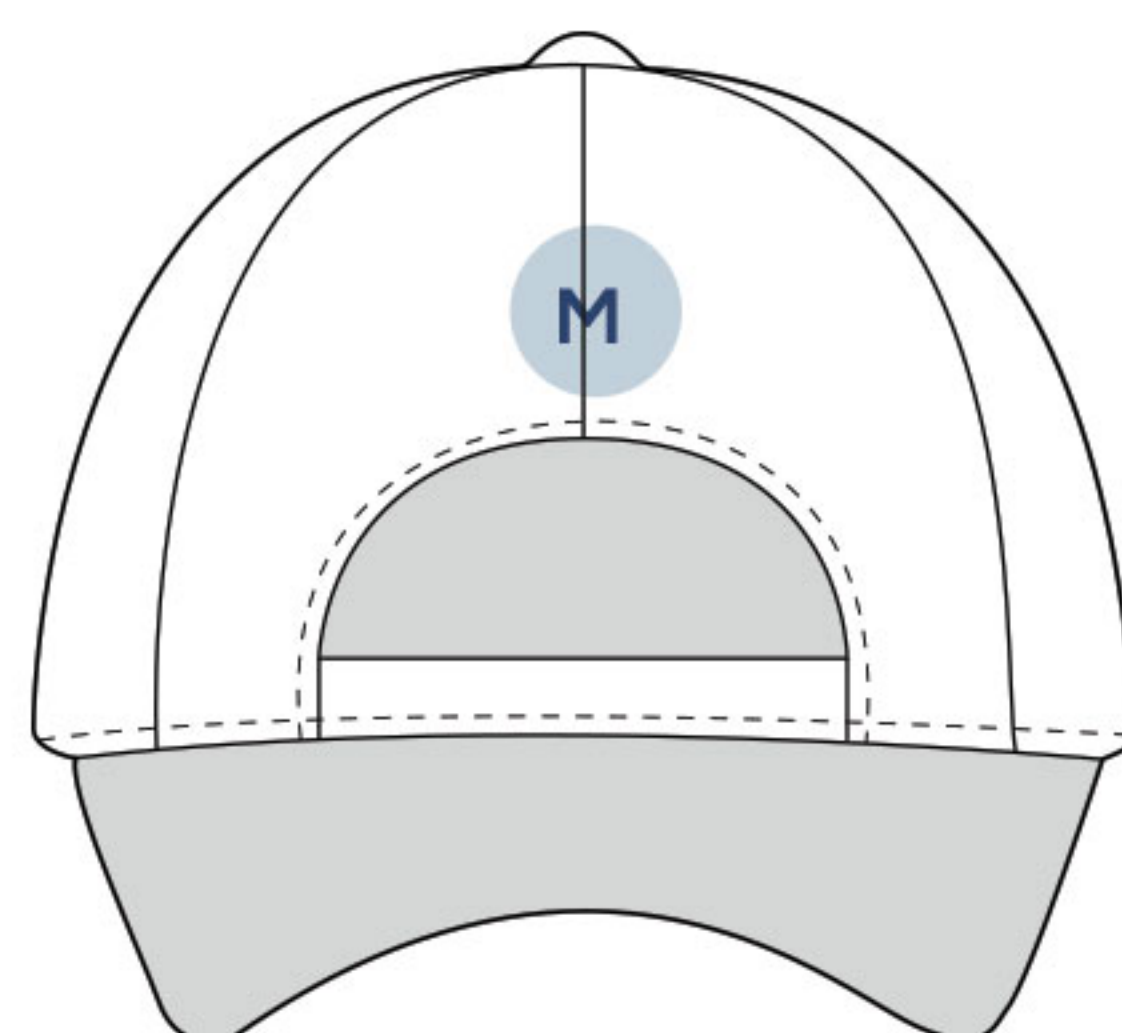

LOGO PLACEMENT GUIDE

KEY

A | Right Upper Chest

B | Center Chest

C | Left Upper Chest

D | Bottom Right Hem

E | Bottom Left Hem

F | Right Sleeve

G | Left Sleeve

H | Upper Back (Neckline)

I | Center Back

J | Right Pant Leg, Under Pocket

K | Left Pant Leg, Under Pocket

L | Front Center Hat/Visor

M | Back Center Hat

N | Side Hat/Visor