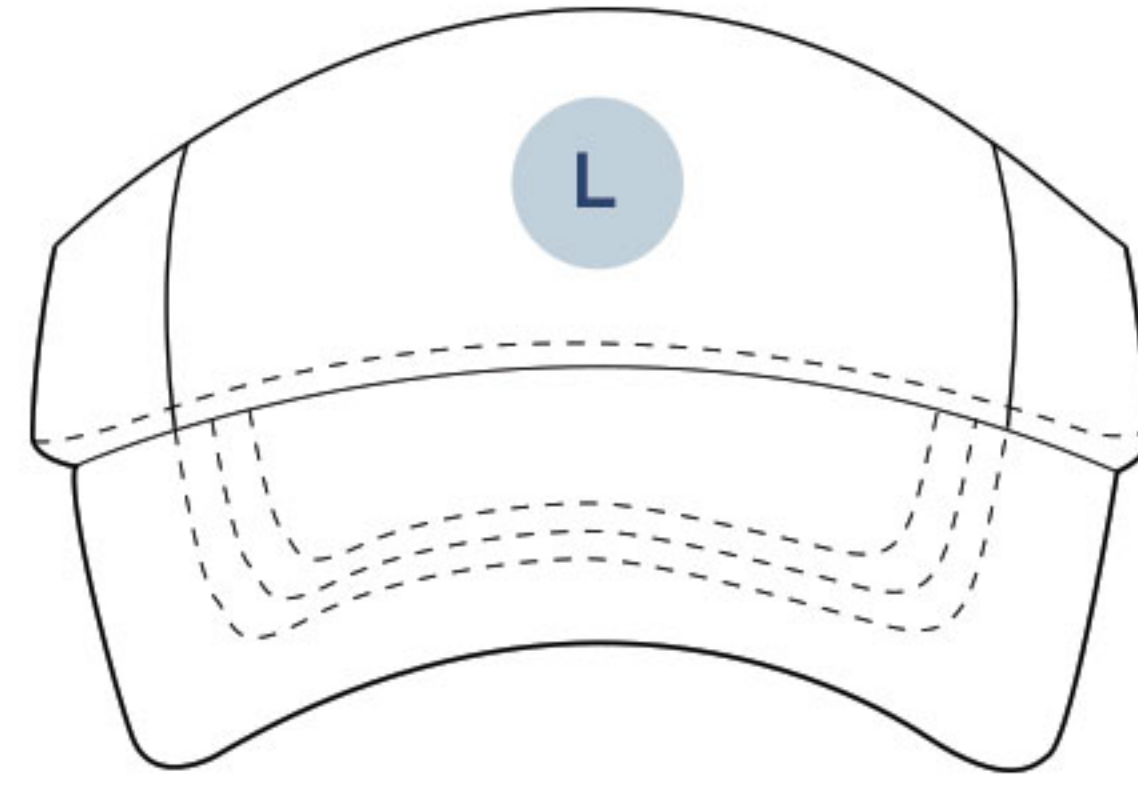

LOGO PLACEMENT GUIDE

KEY

A | Right Upper Chest

B | Center Chest

C | Left Upper Chest

D | Bottom Right Hem

E | Bottom Left Hem

F | Right Sleeve

G | Left Sleeve

H | Upper Back (Neckline)

I | Center Back

J | Right Pant Leg, Under Pocket

K | Left Pant Leg, Under Pocket

L | Front Center Hat/Visor

M | Back Center Hat

N | Side Hat/Visor