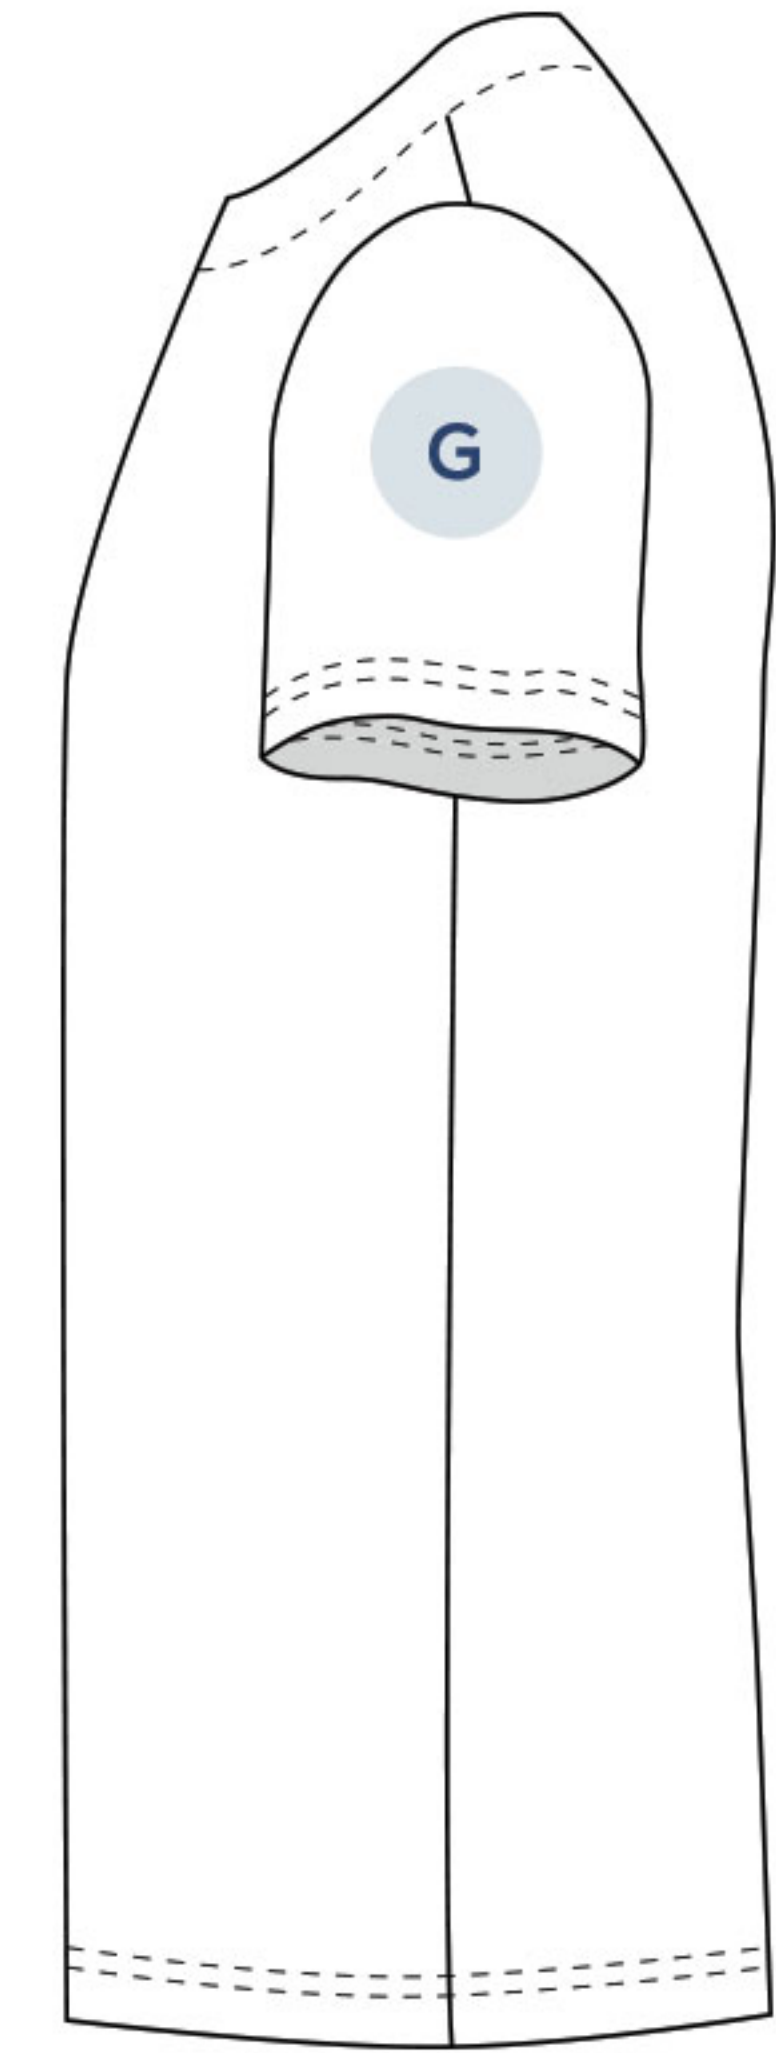

LOGO PLACEMENT GUIDE

KEY

A | Right Upper Chest

B | Center Chest

C | Left Upper Chest

D | Bottom Right Hem

E | Bottom Left Hem

F | Right Sleeve

G | Left Sleeve

H | Upper Back (Neckline)

I | Center Back

J | Right Pant Leg, Under Pocket

K | Left Pant Leg, Under Pocket

L | Front Center Hat/Visor

M | Back Center Hat

N | Side Hat/Visor