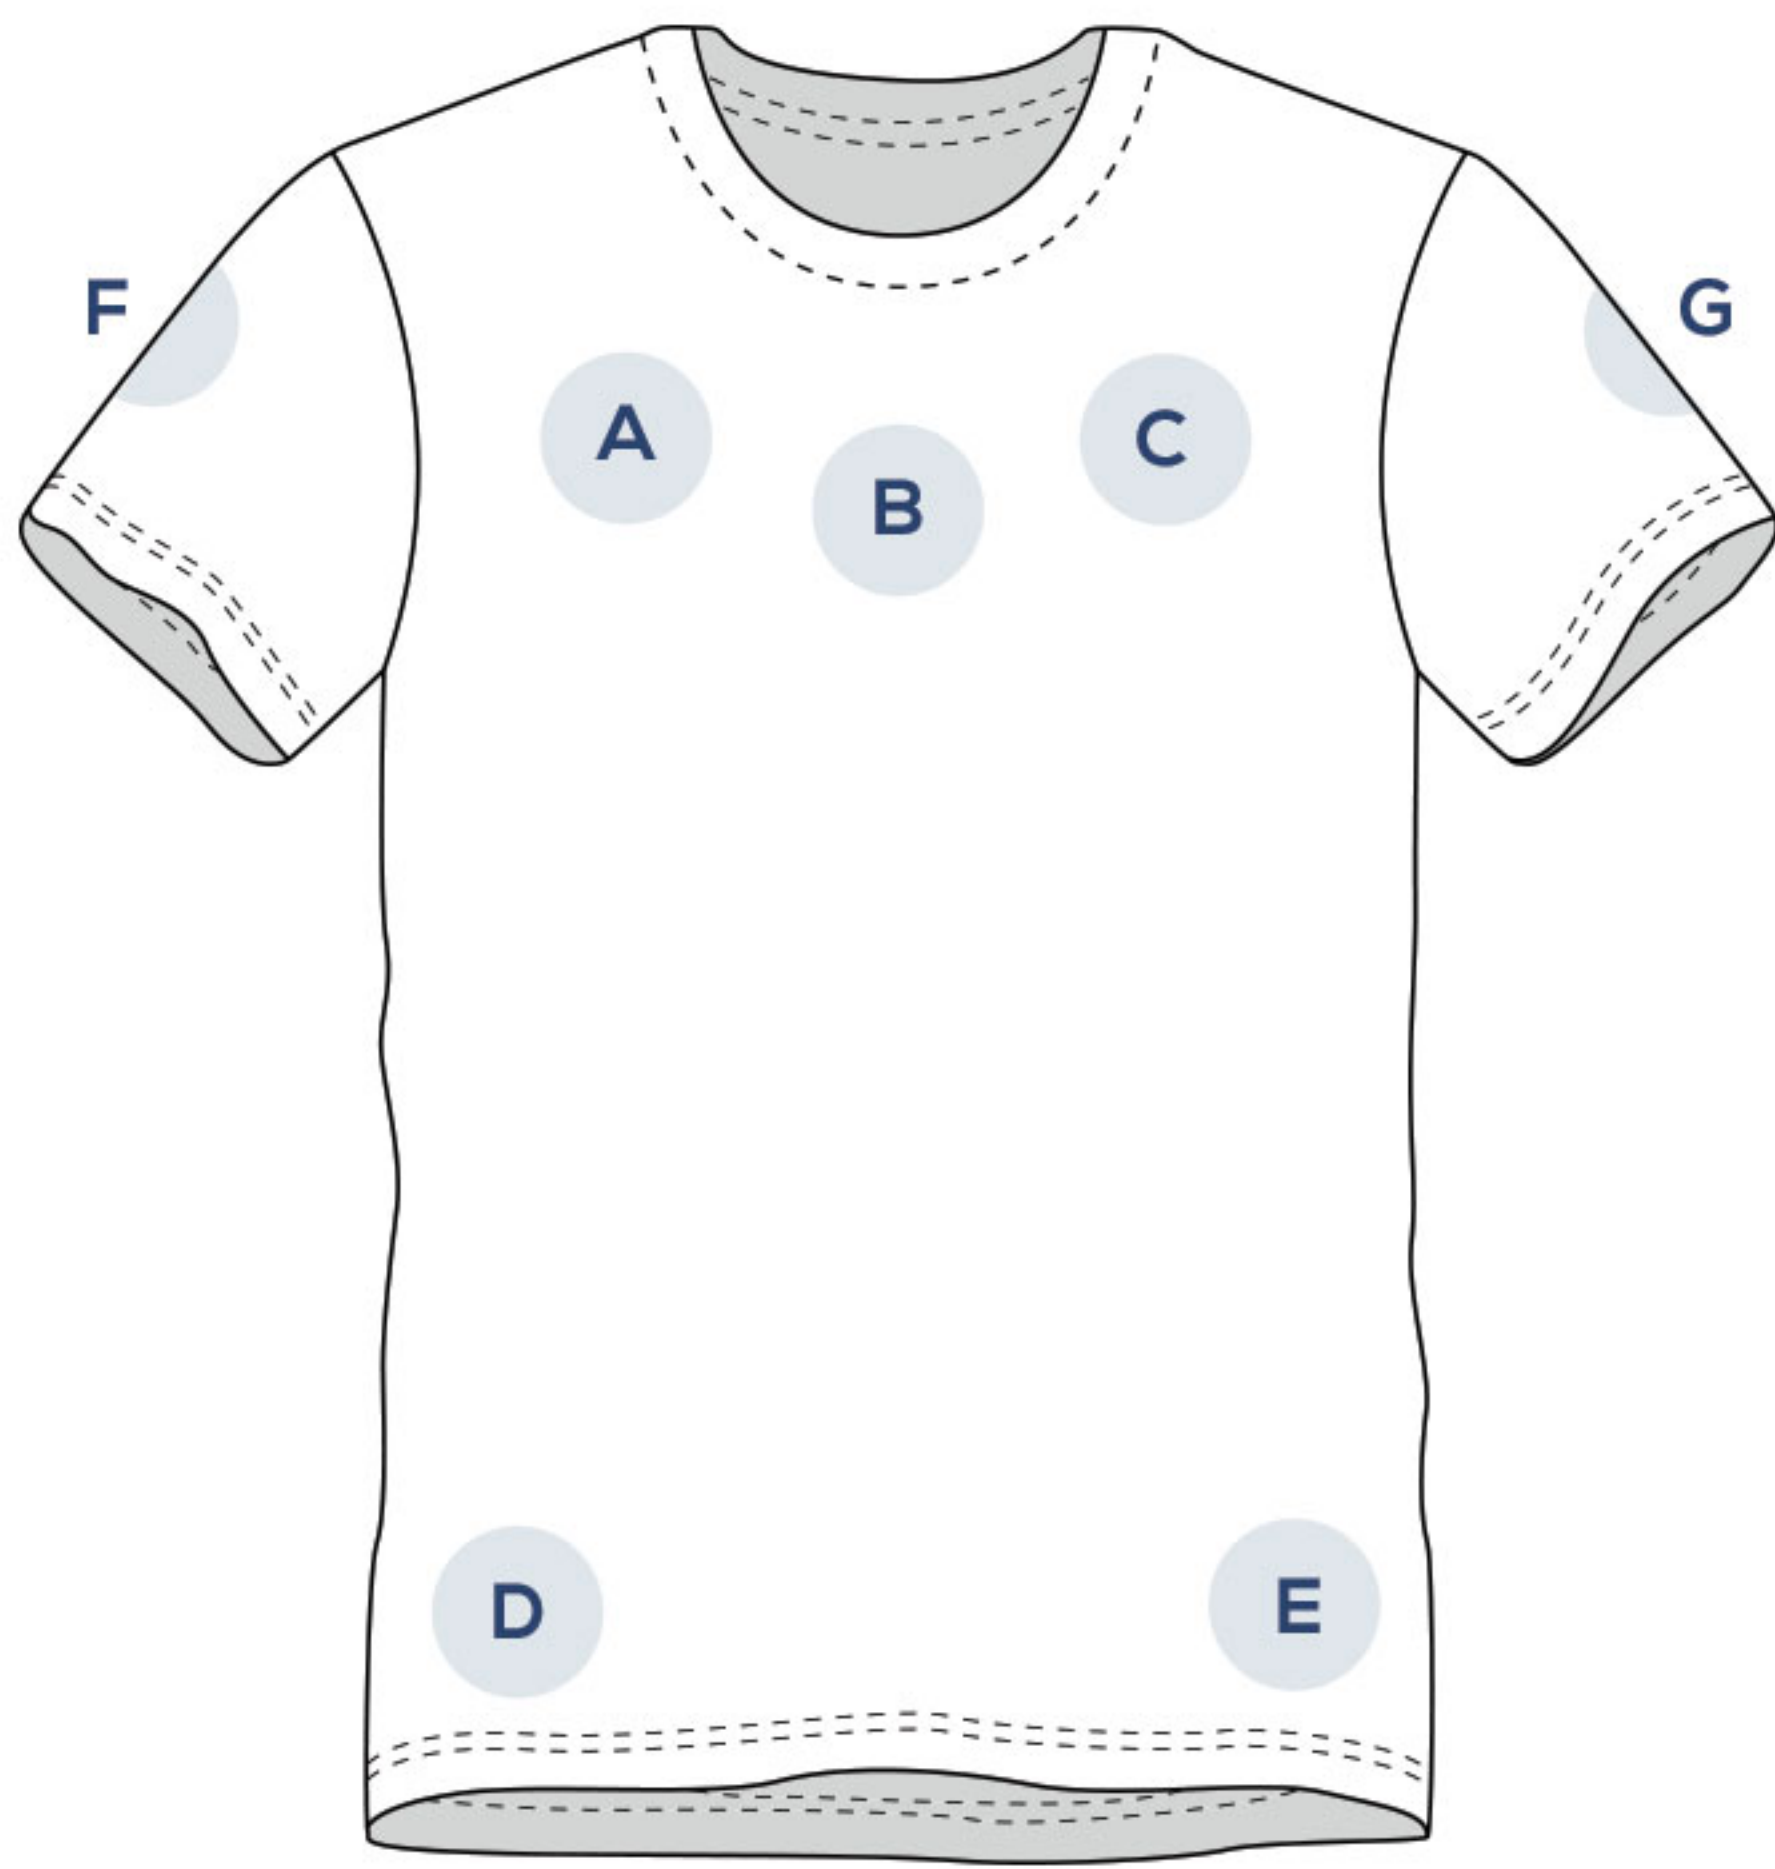

LOGO PLACEMENT GUIDE

KEY

A | Right Upper Chest

B | Center Chest

C | Left Upper Chest

D | Bottom Right Hem

E | Bottom Left Hem

F | Right Sleeve

G | Left Sleeve

H | Upper Back (Neckline)

I | Center Back

J | Right Pant Leg, Under Pocket

K | Left Pant Leg, Under Pocket

L | Front Center Hat/Visor

M | Back Center Hat

N | Side Hat/Visor