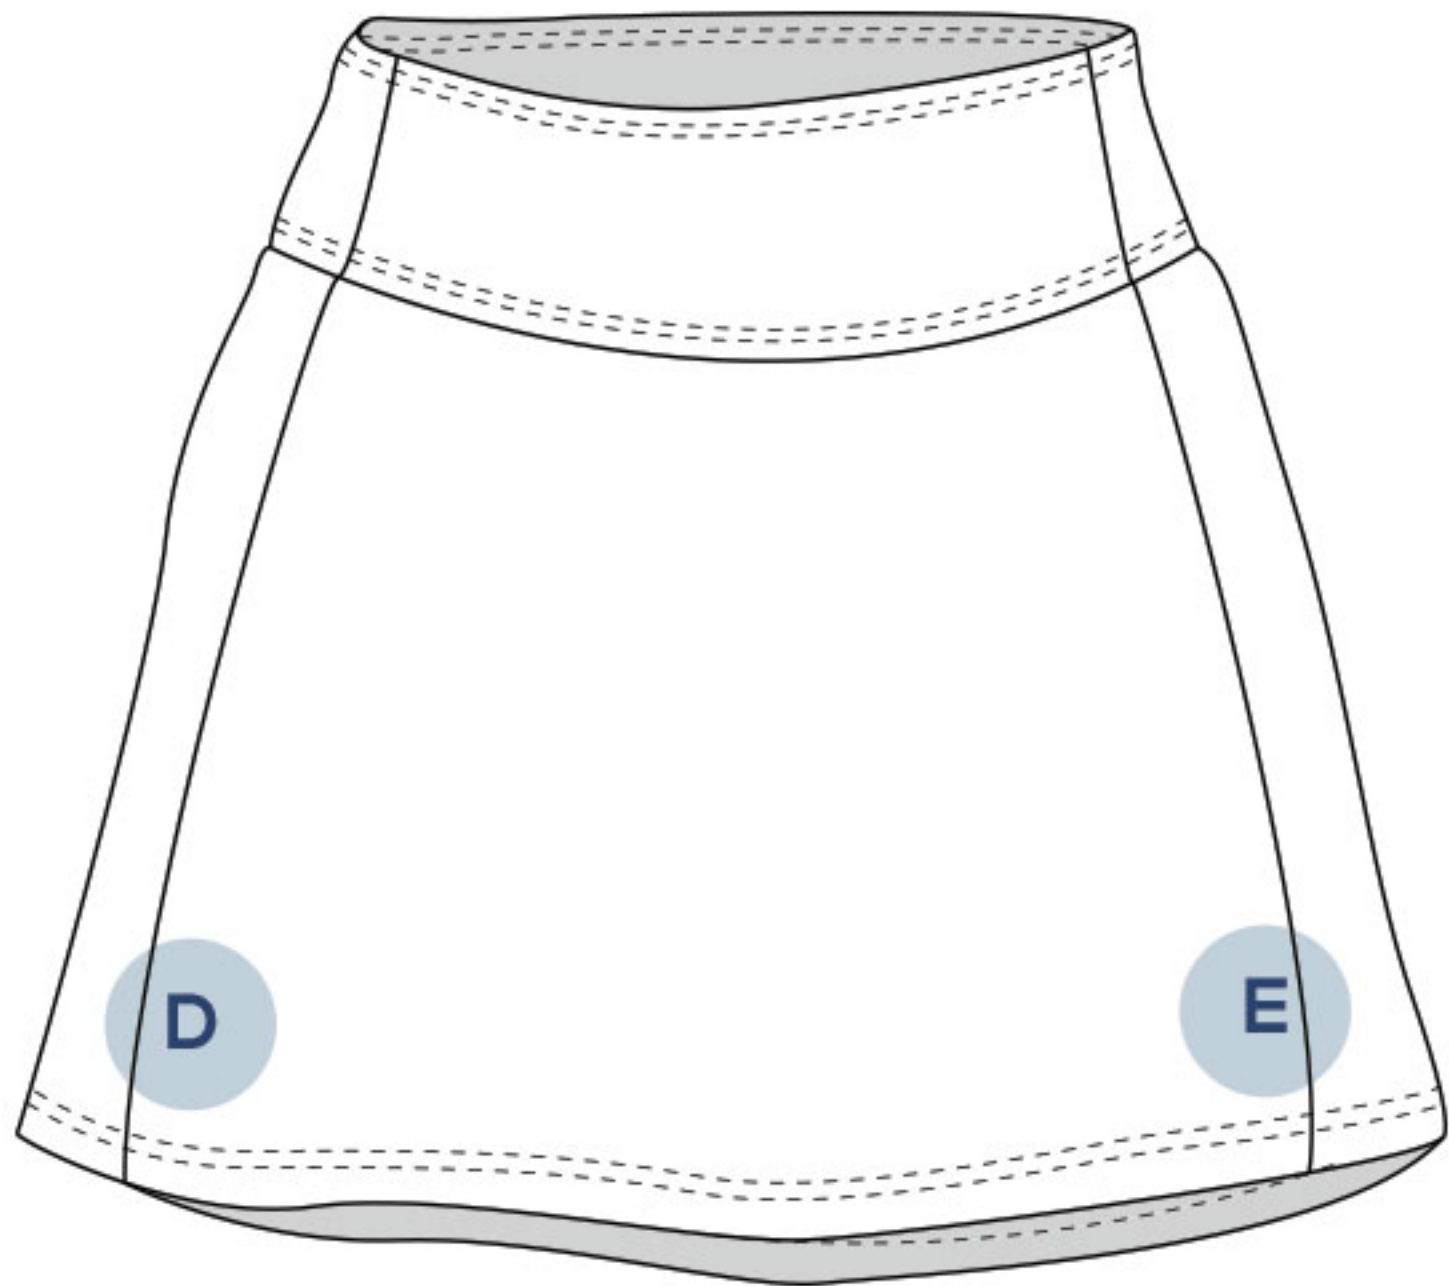

LOGO PLACEMENT GUIDE

KEY

A | Right Upper Chest

B | Center Chest

C | Left Upper Chest

D | Bottom Right Hem

E | Bottom Left Hem

F | Right Sleeve

G | Left Sleeve

H | Upper Back (Neckline)

I | Center Back

J | Right Pant Leg, Under Pocket

K | Left Pant Leg, Under Pocket

L | Front Center Hat/Visor

M | Back Center Hat

N | Side Hat/Visor